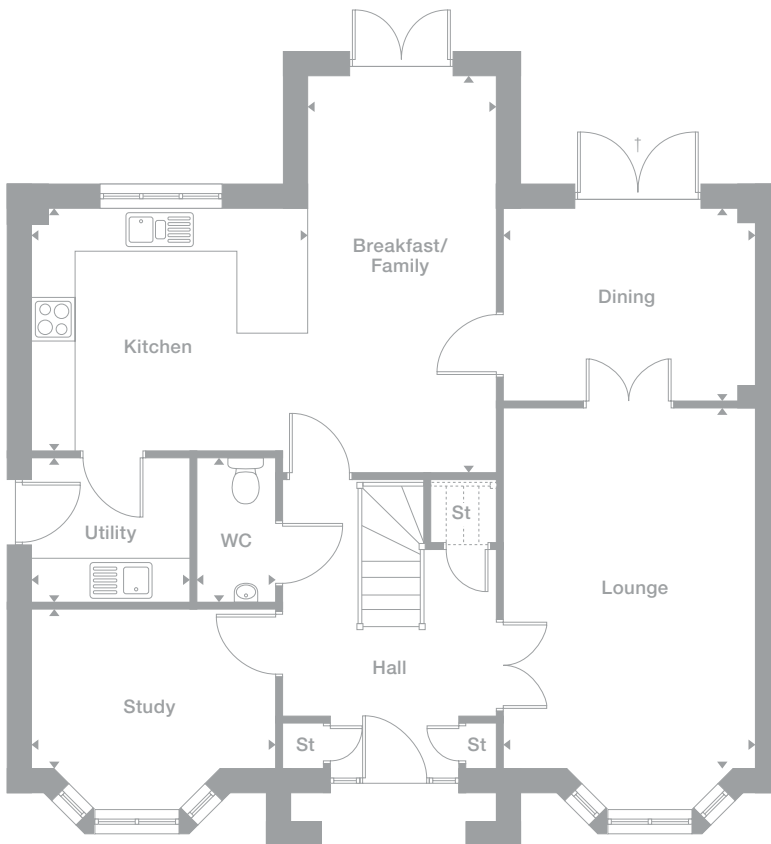

Chichester

Overview

From the bay windows that distinguish the lounge and study to the dual french doors in the dining and family rooms, from the feature staircase and landing to the five bedrooms, two of them en-suite and one incorporating a luxurious dressing area, this is a home that can provide comfort and privacy to the largest families and their guests.

Ground Floor

Lounge

3.586m max x 5.215m max
11'9" x 17'1"

Dining

3.586m x 2.792m
11'9" x 9'2"

Breakfast/Family

2.755m x 5.717m
9'0" x 18'9"

Kitchen

3.967m x 3.504m
13'0" x 11'6"

WC

1.115m x 2.065m
3'8" x 6'9"

Utility

2.291m x 2.065m
7'6" x 6'9"

Study

3.506m x 2.315m max
11'5" x 7'7"

First Floor

Master Bedroom

3.400m x 4.060m
11'2" x 13'4"

En-Suite 1

2.624m min x 1.606m max
8'7" x 5'3"

Bedroom 2

3.522m max x 2.744m max
11'7" x 9'0"

En-Suite 2

1.454m x 2.744m
4'9" x 9'0"

Ground Floor

*Plots are a mirror image of plans shown above
†Plot 40 has alternative French door location