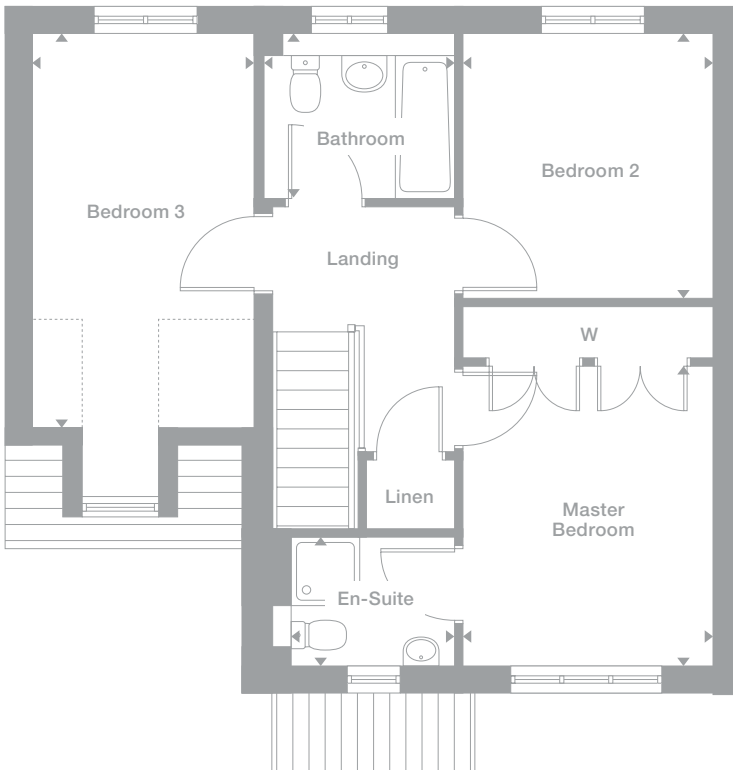

First Floor