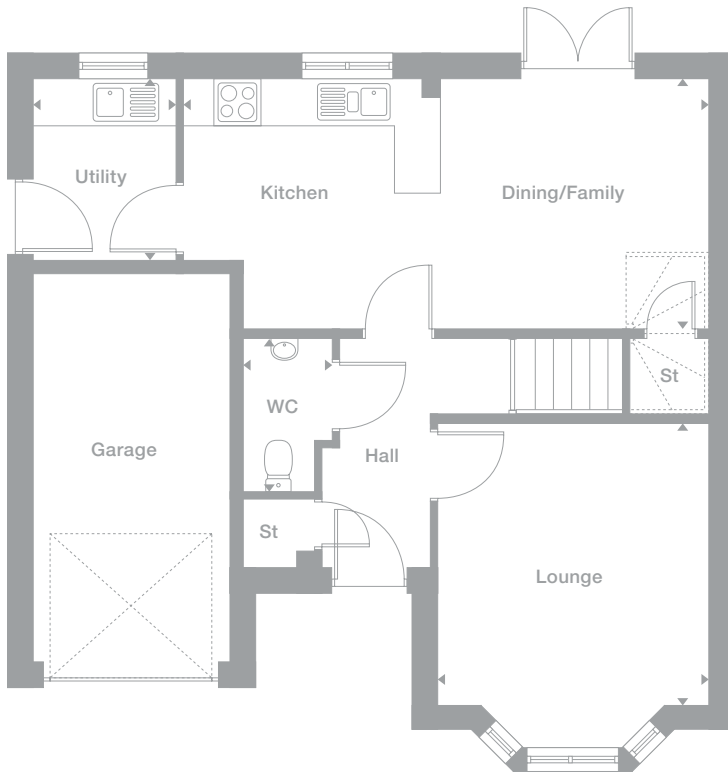

1.195m max x 2.013m max
3'11" x 6'7"

First Floor

Master Bedroom

3.542m x 3.000m min
11'7" x 9'10"

En-Suite

1.420m max x 2.103m max
4'8" x 6'11"

Bedroom 2

3.563m min x 2.903m
11'8" x 9'6"

Bedroom 3

3.511m x 2.696m
11'6" x 8'10"

Bedroom 4

2.941m x 2.179m
9'8" x 7'2"

Bathroom

2.180m x 2.179m
7'2" x 7'2"

Ground Floor

*Plots are a mirror image of plans shown above