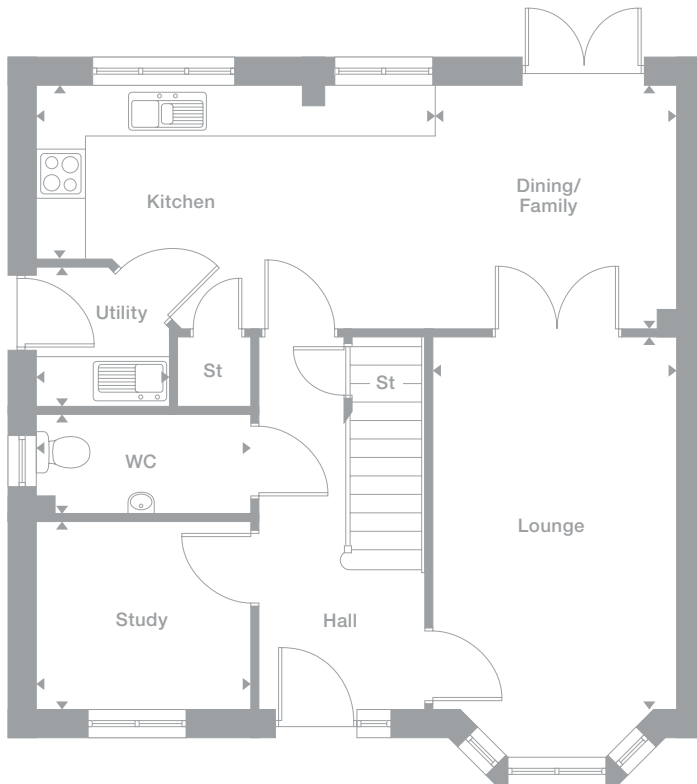

Ground Floor

Lounge
3.070m x 5.387m
10'1" x 17'8"

Kitchen/Dining
2.711m x 5.387m
8'11" x 17'8"

WC
2.032m x 1.385m
6'8" x 4'7"

First Floor

Master Bedroom
3.093m max x 2.608m min
10'2" x 8'7"

En-Suite
2.084m x 1.619m
6'10" x 5'4"

Ground Floor

Lounge
3.042m x 4.610m min
10'0" x 15'1"

Dining/Family
3.016m x 3.017m
9'11" x 9'11"

Kitchen
4.958m max x 2.160m min
16'3" x 7'1"

WC
2.659m x 1.239m
8'9" x 4'1"

Utility
1.659m max x 1.714m max
5'5" x 5'7"

Study
2.659m x 2.337m
8'9" x 7'8"

First Floor

Master Bedroom
5.312m max x 2.959m max
17'5" x 9'8"

En-Suite
1.526m x 2.205m
5'0" x 7'3"

Bedroom 2
2.563m x 3.098m
8'5" x 10'2"

Ground Floor

*Plots are a mirror image of plans shown above

Overview

The lounge extends from a traditional bay window through double doors into the breakfast/family area and adjoining kitchen, a flexible space featuring french doors. Two of the four bedrooms have built-in wardrobes, and a cleverly shared private shower room means that three of them have en-suite facilities.