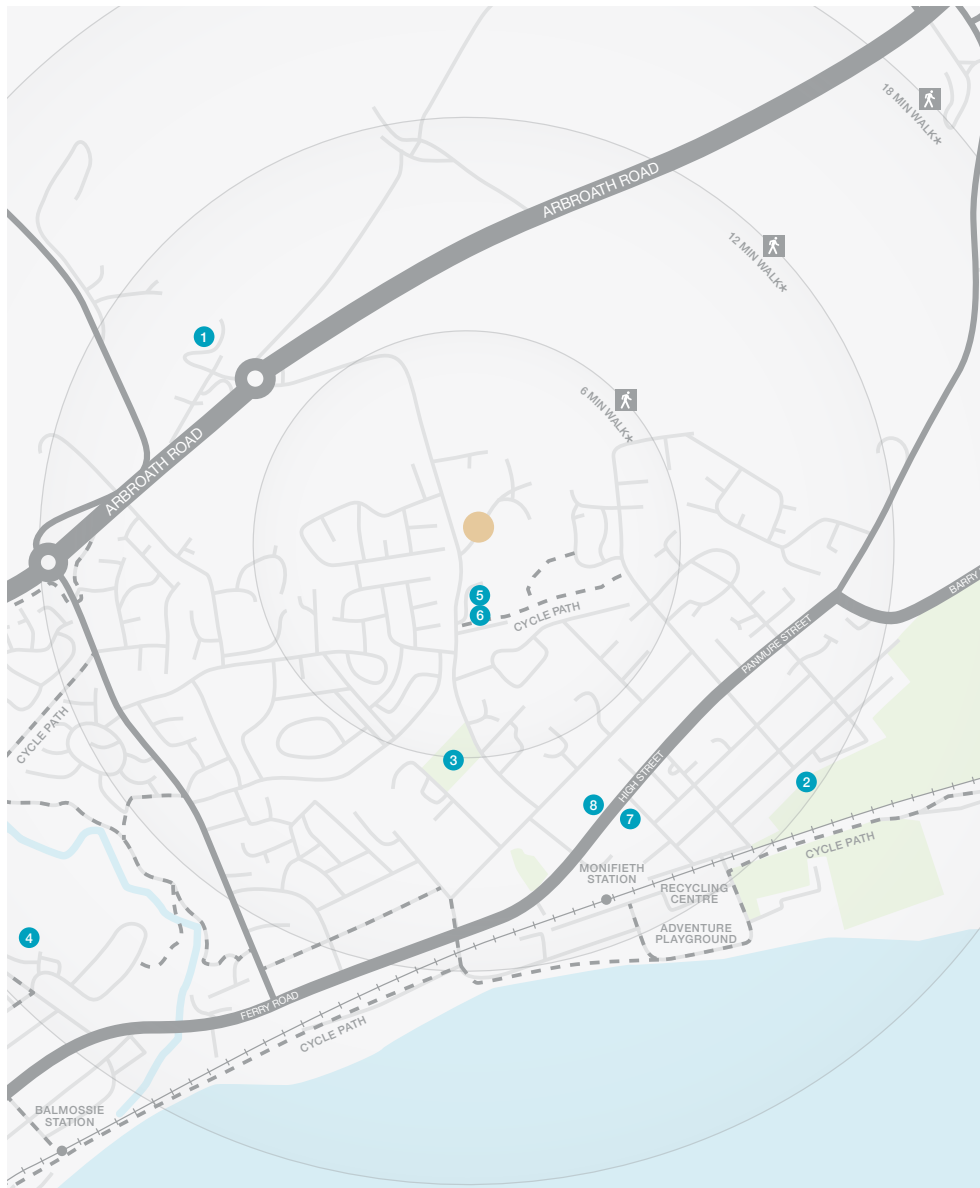

When you leave the car at home and explore the local area by foot or bicycle, you get to know it so much better. Every place has its own personality, and once you move in you'll soon find your favourite walks, and the shops you like best. As a starting point this map shows some of the most useful features and services within a short stroll or bike ride.

Dundee's excellent museums and art galleries include the popular McManus, Dundee Contemporary Arts and Dundee Science Centre. The new V&A Museum, sited alongside the historic HMS Discovery, is scheduled to open in summer 2018. There are several theatres and cinemas, including the highly respected Dundee Rep and the Gardyne Theatre in Broughty Ferry. Major events are held in the city's

Caird Hall, and there is a small theatre, used by the town's amateur dramatic society, in Monifieth.

The David Lloyd Leisure Club at Ethiebeaton Park, three quarters of a mile from Ashludie, includes indoor and outdoor pools, a gym, tennis, badminton and squash courts and an exercise studio. Other leisure centres include the Olympia in Dundee, with 50m, diving, and leisure

pools with spectacular flumes. Monifieth Golf Club offers a choice of courses, and the legendary Carnoustie courses are just five miles away. Ashludie also enjoys easy access to coastal walks, beaches and the countryside of Angus Glens.

1. 1 David Lloyd
   Ethiebeaton Park
   0345 125 7014
2. 2 Monifieth Golf Club
   8 Princes Street
   01382 532 678
3. 3 Seaview
   Primary School,
   Victoria Street
   01382 536 622
4. 4 Monifieth
   High School,
   Panmuirfield Road
   01382 536 700
5. 5 Monifieth Medical
   Practice
   The Health Centre
   Victoria Street
   01382 534 301
6. 6 Ashludie Pharmacy
   Victoria Street
   01382 537 976
7. 7 Ideal Dental Care
   28 High Street
   01382 530 916
8. 8 Monifieth
   Dental Clinic,
   27C High Street
   01382 530 916