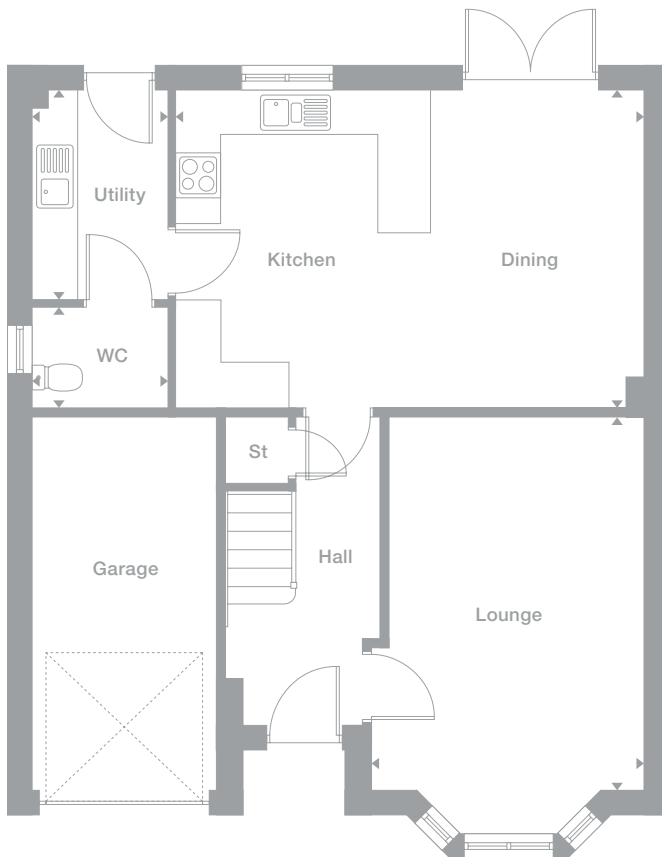

Overview

The elegantly proportioned exterior reflects the immense prestige of this excellent family home. From the lounge's bay window and the french doors of the dining room to the en-suite showers and built-in wardrobes in two of the four bedrooms, comfort is combined with visual attraction.

Ground Floor

Lounge
3.635m^{max} x 4.957m
11'2" x 16'3"

Kitchen/Dining
6.210m x 4.223m
20'4" x 13'10"

WC
1.821m x 1.354m
6'0" x 4'5"

Utility
1.821m x 2.769m
6'0" x 9'1"

First Floor

Master Bedroom
3.536m x 3.727m
11'7" x 12'3"

En-Suite 1
1.914m x 2.872m^{max}
6'3" x 9'5"

Bedroom 2
3.487m x 3.175m
11'5" x 10'5"

En-Suite 2
2.364m x 2.200m^{max}
7'9" x 7'3"

Bedroom 3
2.458m x 3.175m
8'1" x 10'5"

Bedroom 4
2.480m x 3.010m
8'2" x 9'11"

Bathroom
1.980m x 3.175m
6'6" x 10'5"

Ground Floor

*Plots are a mirror image of plans shown above