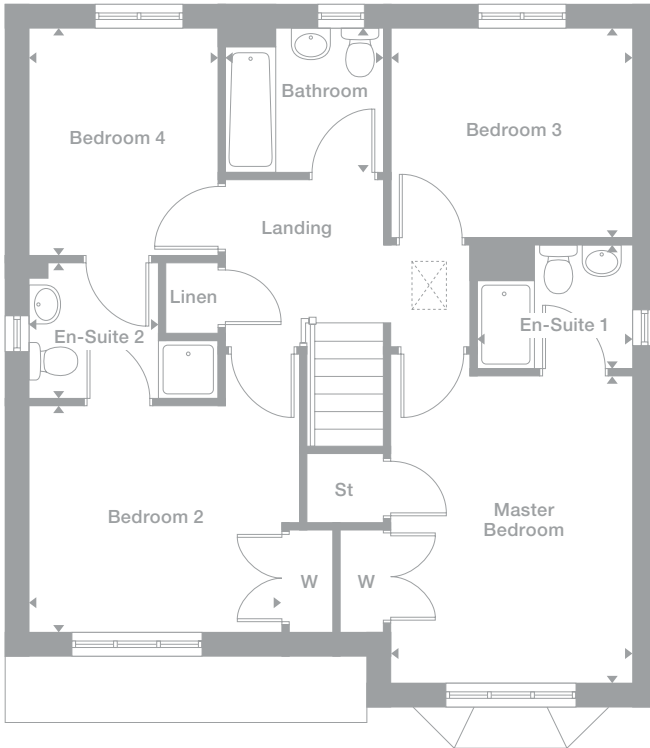

First Floor