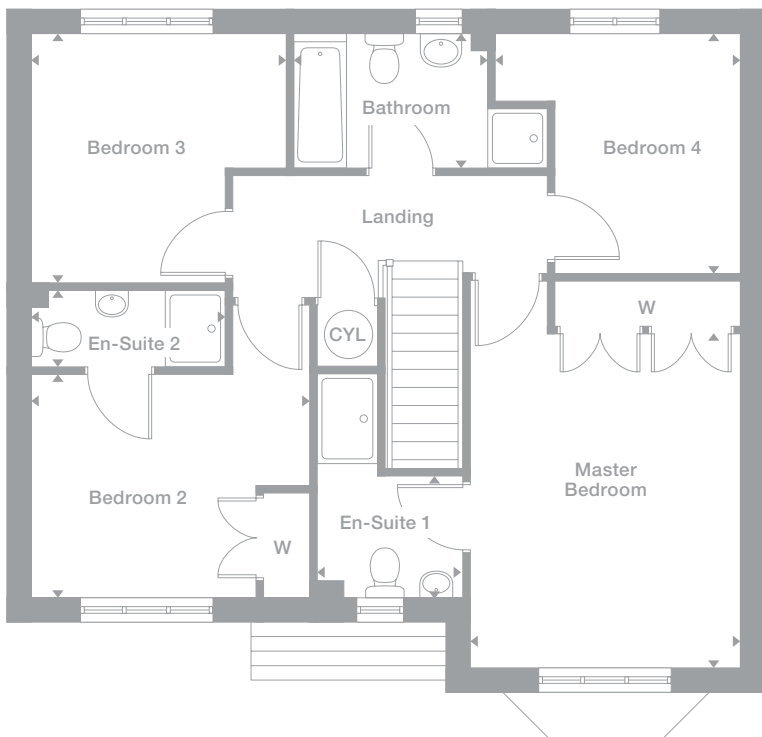

First Floor