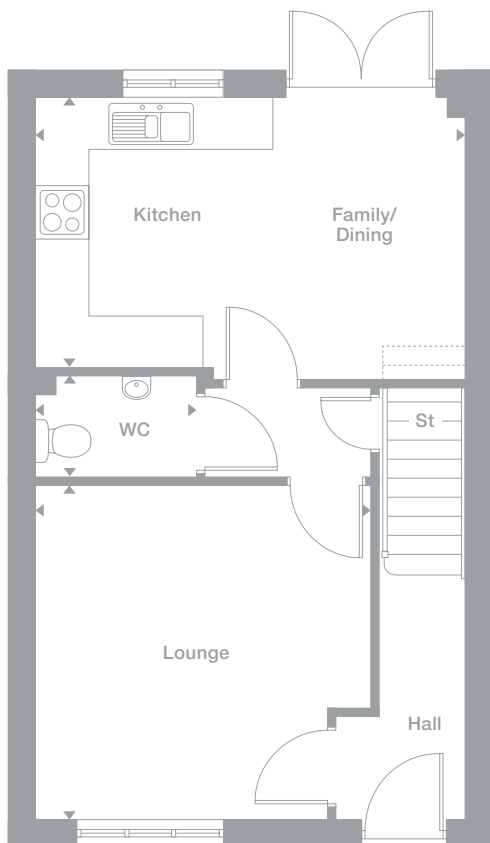

Ground Floor

Lounge
3.070m x 5.387m
10'1" x 17'8"

Kitchen/Dining
2.711m x 5.387m
8'11" x 17'8"

WC
2.032m x 1.385m
6'8" x 4'7"

First Floor

Master Bedroom
3.093m max x 2.608m min
10'2" x 8'7"

En-Suite
2.084m x 1.619m
6'10" x 5'4"

Ground Floor

Lounge
3.982m^{max} x 3.996m^{max}
13'1" x 13'1"

Family/Dining/Kitchen
5.127m x 3.217m
16'10" x 10'7"

WC
1.901m x 1.172m
6'3" x 3'10"

First Floor

Master Bedroom
2.762m x 3.965m
9'1" x 13'0"

En-Suite
2.330m^{max} x 1.432m^{max}
7'8" x 4'8"

Bedroom 2
2.924m x 3.020m
9'7" x 9'11"

Bedroom 3
2.264m x 2.852m
7'5" x 9'4"

Bathroom
2.102m x 1.871m
6'11" x 6'2"

Ground Floor

*Plots are a mirror image of plans shown above

Plots

77*, 80*, 81, 84, 85*,
87*, 98*, 99

Ground Floor

Family/Dining
3.504m x 3.106m
10'0" x 10'2"

Kitchen
3.054m x 3.106m
10'0" x 10'2"

Lounge
3.077m x 4.224m
10'1" x 13'10"

WC
2.051m x 1.375m
6'9" x 4'6"

First Floor

Master Bedroom
2.956m x 3.552m
9'8" x 11'8"