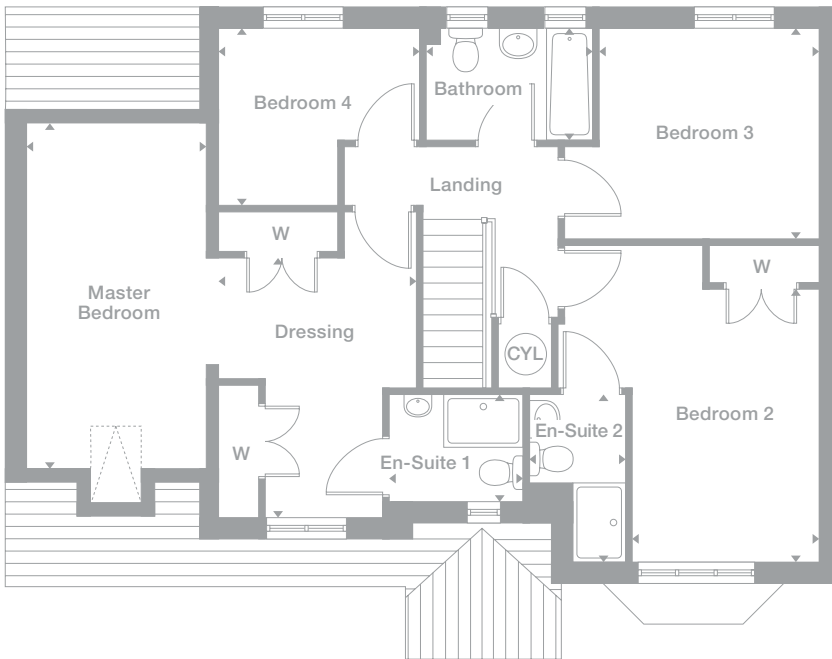

First Floor