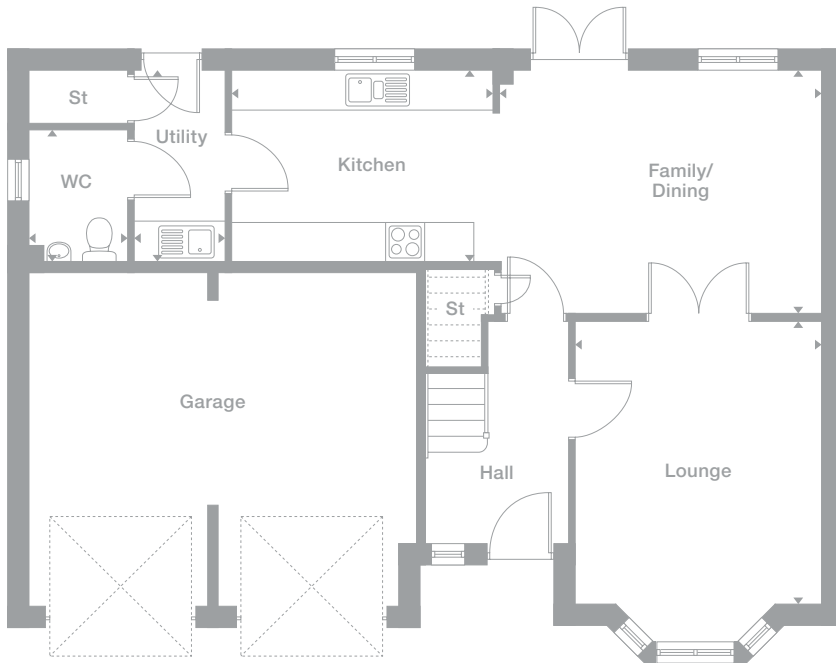

Humber

Overview

The harmonious façade and entrance canopy echoes the luxury of the interior. A bay windowed lounge opens through double doors into a family kitchen and dining room with french doors. The master bedroom features a separate dressing area and en-suite facilities, and one of the three further bedrooms includes a second en-suite shower.

Ground Floor

Lounge
3.770m x 4.334m min
12'4" x 14'3"

Kitchen
3.991m x 2.937m
13'1" x 9'8"

Family/Dining
4.920m x 3.719m
16'2" x 12'2"

WC
1.515m x 2.013m
5'0" x 6'7"

Utility
1.388m x 2.937m
4'7" x 9'8"

First Floor

Master Bedroom
2.740m x 5.333m min
9'0" x 17'6"

Dressing
3.952m x 3.027m
13'0" x 9'11"

En-Suite 1
2.033m x 1.631m
6'8" x 5'4"

Bedroom 2
4.182m x 2.870m
13'9" x 9'5"

Ground Floor

*Plots are a mirror image of plans shown above