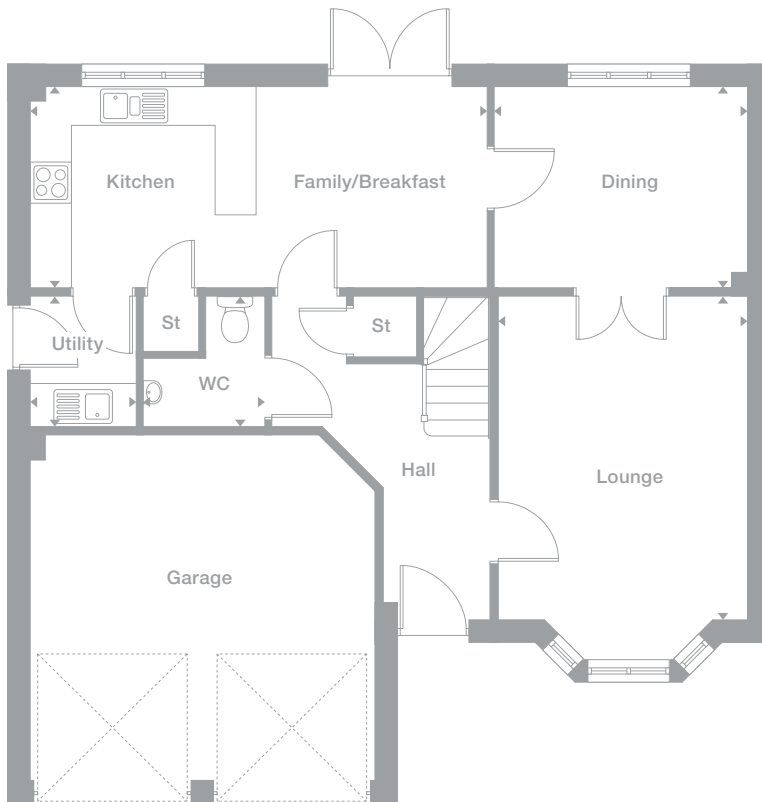

Overview

The bay-windowed lounge opens via double doors into a formal dining room, complementing the family/breakfast area, enhanced by french doors, that adjoins the kitchen. A gallery landing leads to five bedrooms, two of them with en-suite shower rooms, and a beautifully designed bathroom with separate shower cubicle.

Ground Floor

Lounge
3.621m x 4.661m min
11'11" x 5'3"

Dining
3.684m x 2.942m min
12'1" x 9'8"

**Kitchen/Family/
Breakfast**
6.614m x 2.942m
21'8" x 9'8"

WC
1.749m max x 1.880m max
5'9" x 6'2"

Utility
1.556m x 1.880m
5'1" x 6'2"

First Floor

Master Bedroom
5.021m max x 3.901m min
16'6" x 12'10"

En-Suite 1
2.013m x 1.939m
6'7" x 6'4"

Bedroom 2
3.080m x 3.688m
10'1" x 12'1"

En-Suite 2
2.189m x 1.583m
7'2" x 5'2"

Ground Floor

*Plots are a mirror image of plans shown above