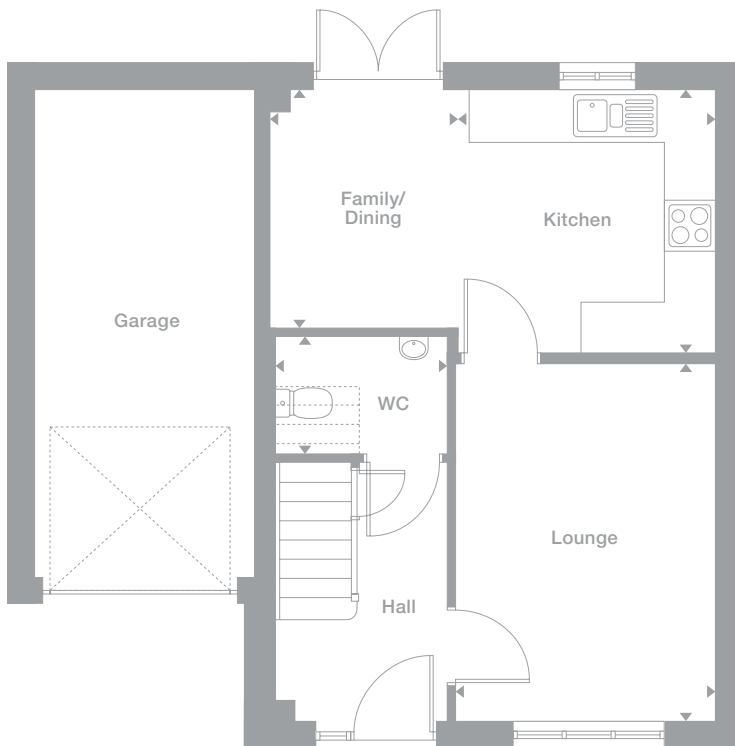

Irvine

Overview

The dormer window that echoes the shape of the entrance canopy also adds special charm to the one of the three bedrooms. The master bedroom includes an en-suite shower room and twin wardrobes, while downstairs the lounge opens on to a kitchen and dining area filled with natural light from feature french doors.

Ground Floor

Family/Dining
3.504m x 3.106m
10'0" x 10'2"

Kitchen
3.054m x 3.106m
10'0" x 10'2"

Lounge
3.077m x 4.224m
10'1" x 13'10"

WC
2.051m x 1.375m
6'9" x 4'6"

First Floor

Master Bedroom
2.956m x 3.552m
9'8" x 11'8"

En-Suite
2.172m x 1.520m
7'2" x 5'0"

Bedroom 2
2.956m x 3.101m
9'8" x 10'2"

Bedroom 3
2.623m x 4.643m
8'7" x 15'3"

Bathroom
2.267m x 1.933m
7'5" x 6'4"

Ground Floor

*Plots are a mirror image of plans shown above