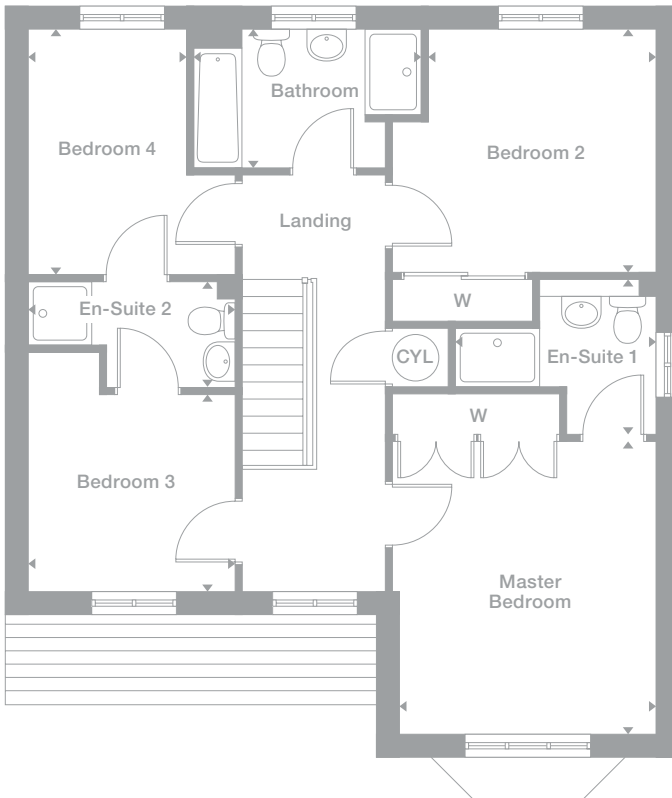

First Floor