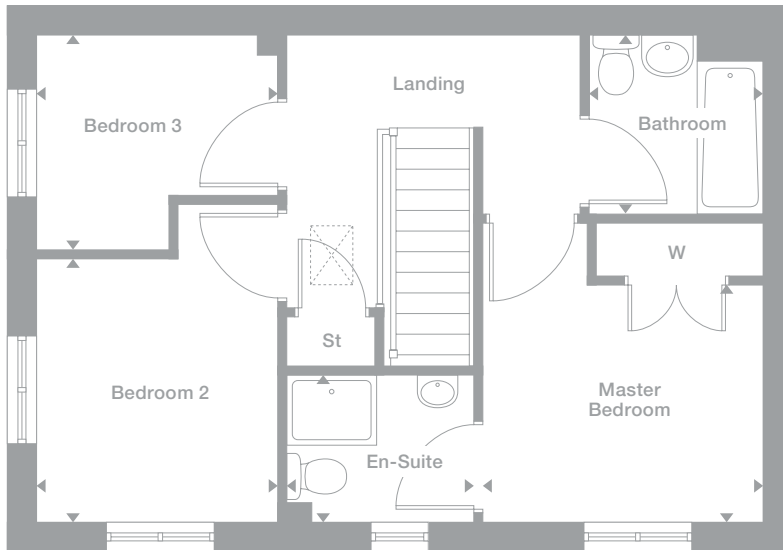

First Floor