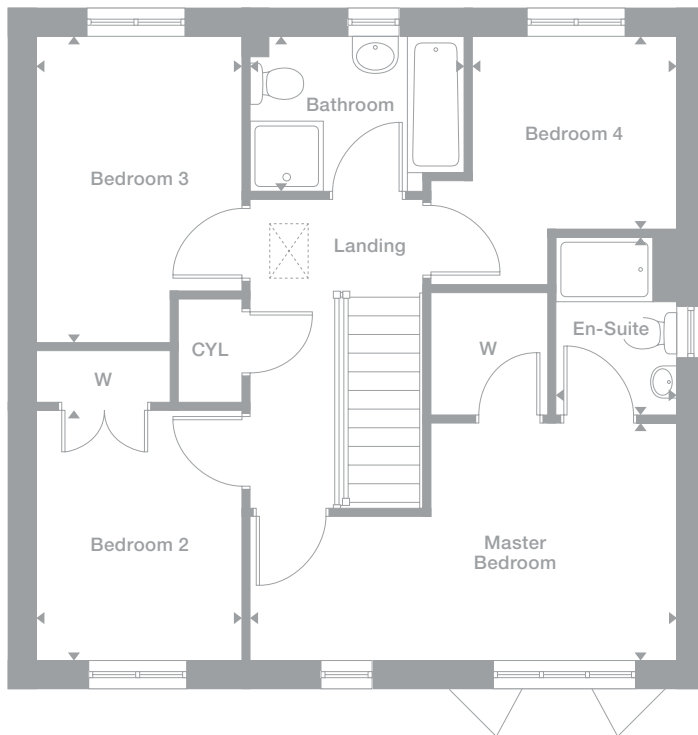

First Floor