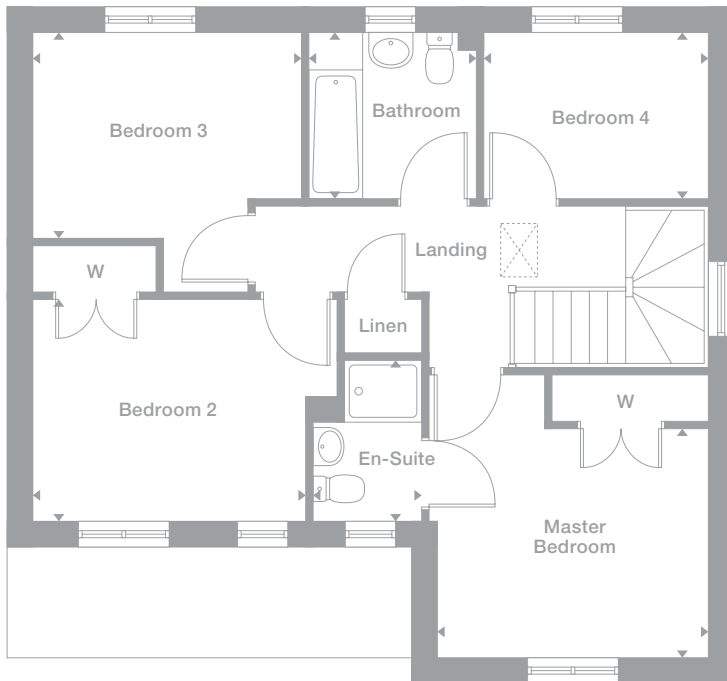

First Floor