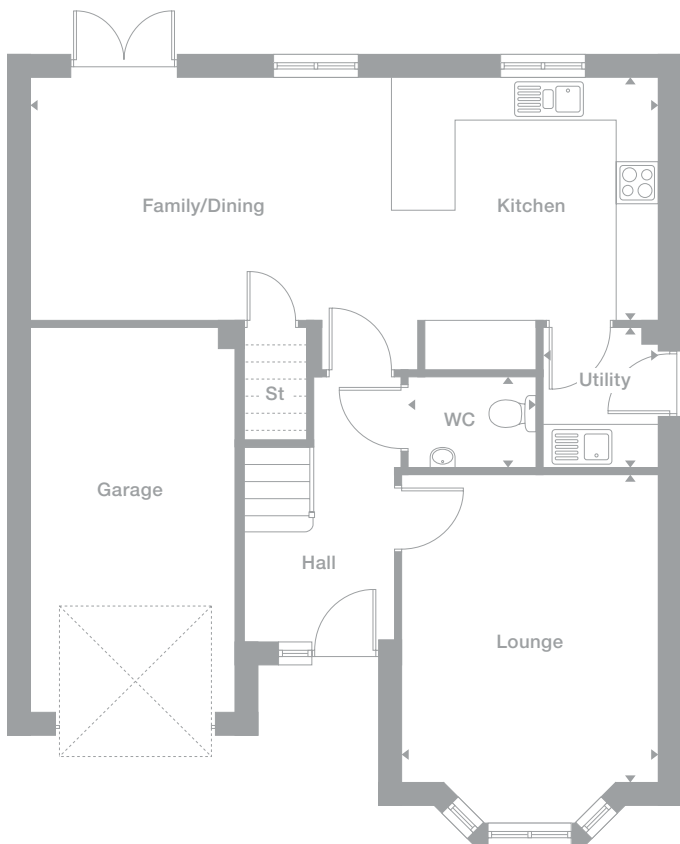

Overview

Complementing an elegant lounge with a bay window, and featuring french doors and a separate utility room, the kitchen and dining room forms a natural hub for family life. A private shower room shared by two bedrooms means that three of the four bedrooms have en-suite facilities, and two have built-in wardrobes.

Ground Floor

Lounge

4.370m x 3.639m
14'4" x 11'11"

Family/Dining/Kitchen

8.901m x 3.444m
29'2" x 11'4"

WC

1.810m x 1.265m
5'11" x 4'2"

Utility

1.964m x 1.629m
6'5" x 5'4"

First Floor

Master Bedroom

4.152m x 3.656m min
13'7" x 12'0"

En-Suite 1

2.854m x 2.196m
9'4" x 7'2"

Bedroom 2

2.935m x 2.786m min
9'8" x 9'2"

Bedroom 3

3.453m x 3.238m min
11'4" x 10'7"

En-Suite 2

2.935m x 1.508m
9'8" x 4'11"

Bedroom 4

3.440m x 2.240m min
11'5" x 7'4"

Bathroom

3.223m x 1.977m
10'7" x 6'6"

Ground Floor

*Plots are a mirror image of plans shown above