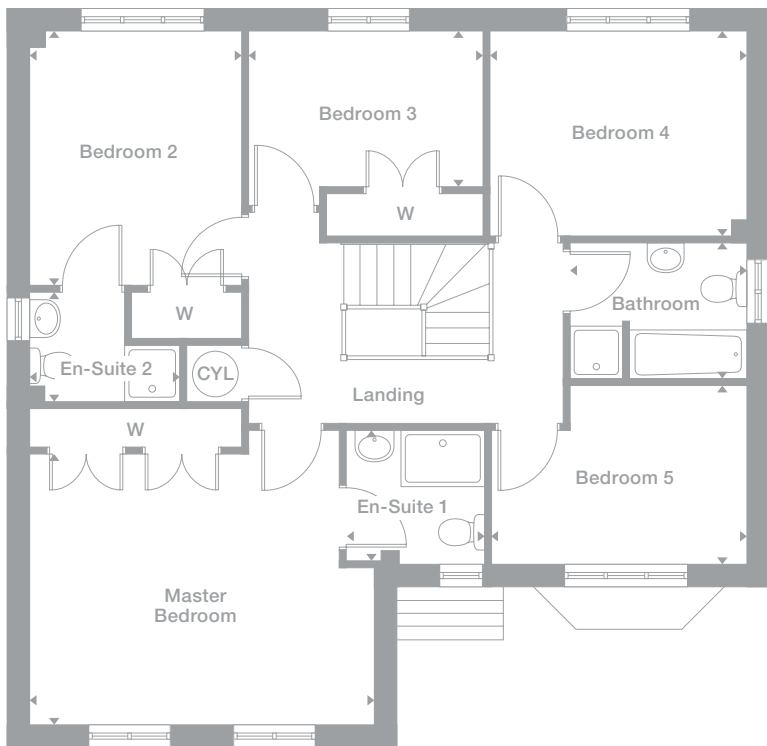

First Floor