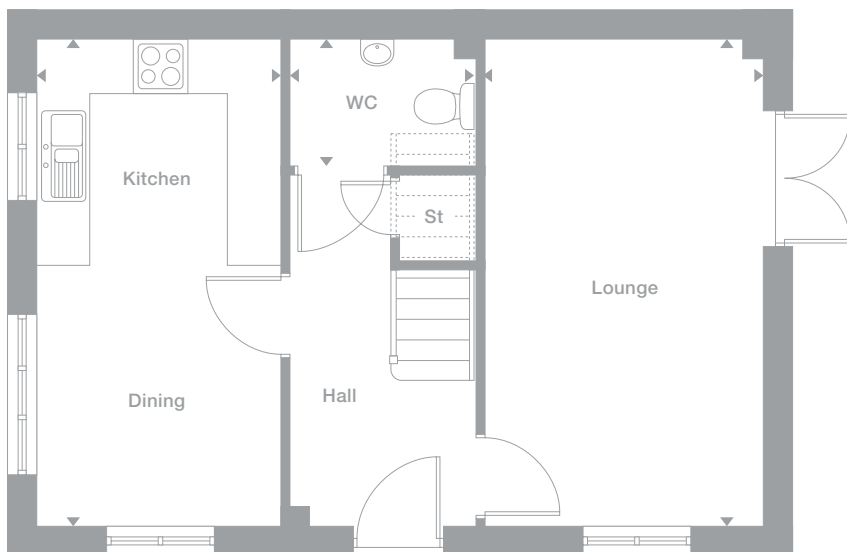

Darwin

Overview

Both the lounge and the kitchen and dining room feature dual aspect outlooks, with french doors in the lounge adding a focal point as well as enhancing the benefits of the garden. The three bedrooms include a bright dual-aspect second bedroom and an en-suite master bedroom with a built-in wardrobe.

Ground Floor

Lounge
3.070m x 5.387m
10'1" x 17'8"

Kitchen/Dining
2.711m x 5.387m
8'11" x 17'8"

WC
2.032m x 1.385m
6'8" x 4'7"

First Floor

Master Bedroom
3.093m max x 2.608m min
10'2" x 8'7"

En-Suite
2.084m x 1.619m
6'10" x 5'4"

Bedroom 2
2.672m max x 2.908m min
8'9" x 9'6"

Bedroom 3
2.672m max x 2.379m max
8'9" x 7'10"

Bathroom
1.925m x 1.980m
6'4" x 6'6"

Ground Floor

*Plots are a mirror image of plans shown above