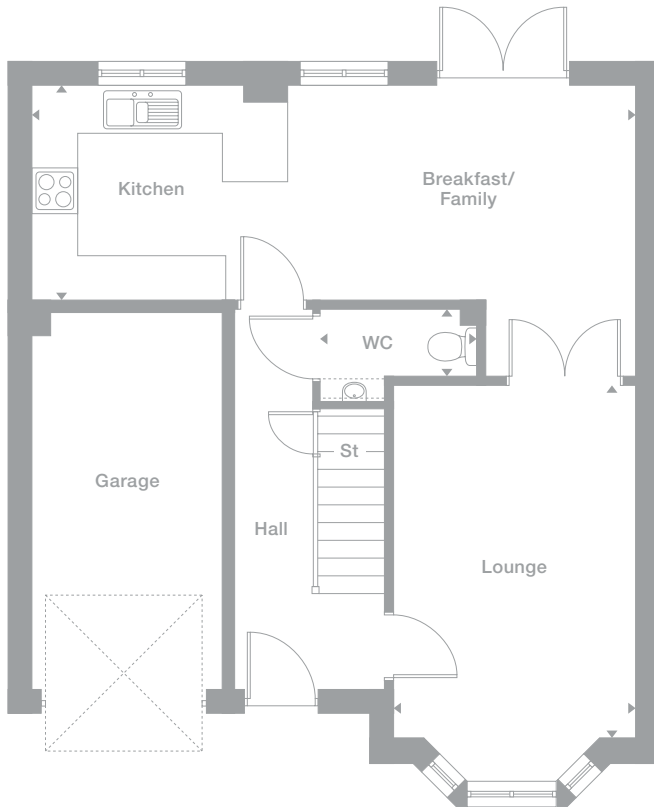

Overview

The lounge extends from a traditional bay window through double doors into the breakfast/family area and adjoining kitchen, a flexible space featuring french doors. Two of the four bedrooms have built-in wardrobes, and a cleverly shared private shower room means that three of them have en-suite facilities.

Ground Floor

Lounge
3.279m max x 4.810m min
10'9" x 15'9"

Kitchen/Breakfast/Family
8.203m max x 2.899m min
26'11" x 9'6"

WC
2.143m max x 0.912m min
7'0" x 3'0"

First Floor

Master Bedroom
3.279m max x 4.150m min
10'9" x 13'7"

En-Suite 1
2.106m max x 1.700m max
6'11" x 5'7"

Bedroom 2
3.429m x 3.076m
11'3" x 10'1"

En-Suite 2
1.748m min x 1.855m max
5'9" x 6'1"

Bedroom 3
3.280m x 2.818m
10'9" x 9'3"

Bedroom 4
2.558m x 3.072m
8'5" x 10'1"

Bathroom
2.165m x 1.942m
7'1" x 6'4"

Ground Floor

*Plots are a mirror image of plans shown above