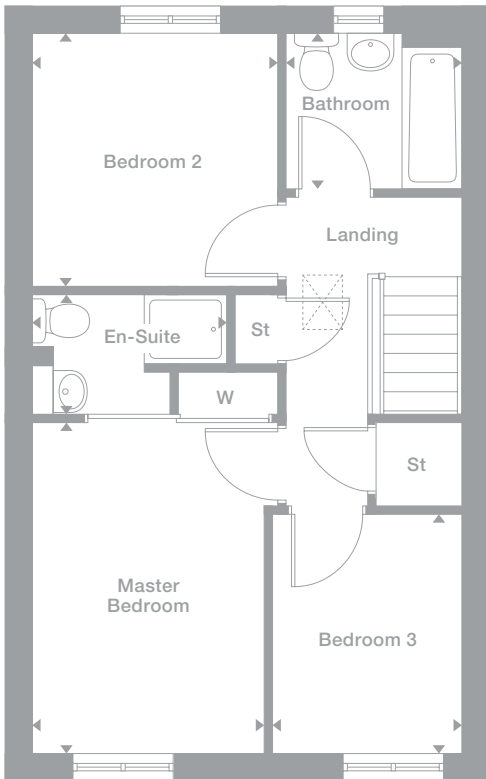

First Floor