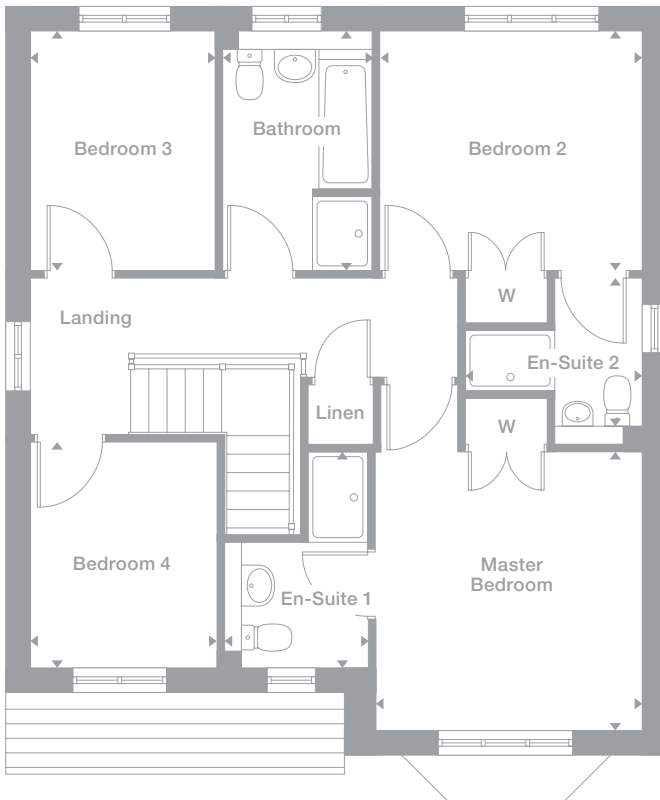

First Floor