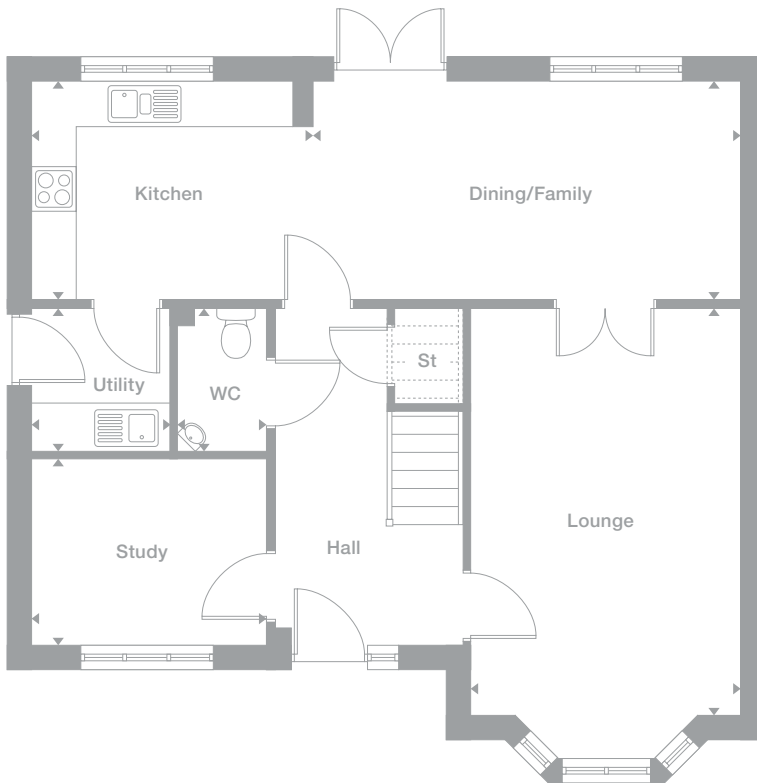

Kennaway

Overview

This superb, flexible family home includes a formal bay-windowed lounge linked by double doors to a light, airy kitchen, dining and family room with french doors and a separate utility room. With a separate study and four bedrooms, two of them with en-suite showers, there is always ample space for peace and privacy.

Ground Floor

Lounge

3.590m x 5.428m
11'9" x 17'10"

Dining/Family

5.711m x 2.928m
15'9" x 9'7"

Kitchen

3.750m x 2.928m
12'4" x 9'7"

WC

1.195m x 1.906m
3'11" x 6'3"

Utility

1.856m x 1.906m
6'1" x 6'3"

Study

3.151m x 2.493m
10'4" x 8'2"

First Floor

Master Bedroom

3.610m max x 4.456m min
11'10" x 14'7"

En-Suite 1

1.942m x 1.625m
6'4" x 5'4"

Bedroom 2

2.988m x 3.708m
9'10" x 12'2"

En-Suite 2

2.593m x 1.020m
8'6" x 3'4"

Ground Floor

* Plots are a mirror image of plans shown above

Plots 111 and 112 have alternative layouts